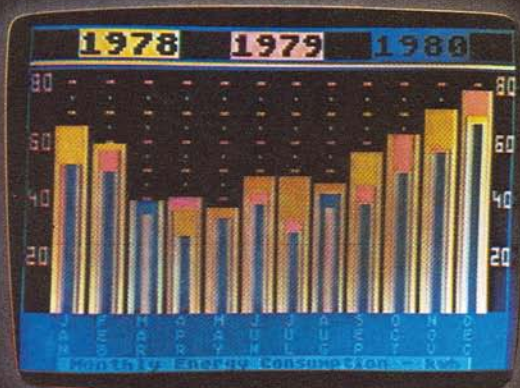

ATARI® 800™

PERSONAL COMPUTER SYSTEM

ATARI®